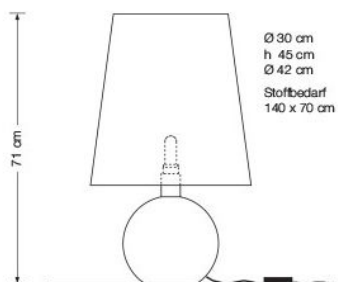

Florian Schulz

Ora 25 spare shade

Technical details

País de origen	 Alemania
Fabricante	Florian Schulz
material	seda
color	blanco
Diámetro en cm	42
Dimensions	H 45 cm Ø 42 cm

Descripción

The replacement shade for the Florian Schulz Ora 25 table lamp is made of white silk. The shade diameter is 42 cm (bottom) and 30 cm (top). The height of the replacement shade is 45 cm.