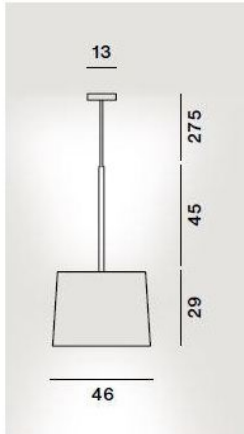

Foscarini

Twiggy Sospensione Grande Replacement Cable

Technical details

País de origen	 Italia
Fabricante	Foscarini
Color del cable	transparente
Ajuste de altura	altura determinada
Dimensions	L 170 cm

Descripción

The original replacement cable for the Foscarini Twiggy Sospensione Grande is transparent, approx. 170 cm long and can be shortened individually during installation.