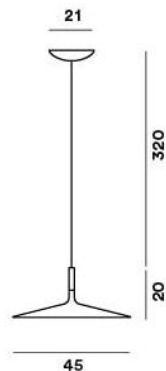

Foscarini

Aplomb Large canopy on/off

Oberfläche

- negro
- blanco

Technical details

País de origen	Italia
Fabricante	Foscarini
Diseñador	Lucidi & Pevere
material	aluminio
Diámetro en cm	21
Dimensions	Ø 21 cm

Descripción

The Foscarini Aplomb Large canopy on/off is suitable for the non-dimmable Aplomb Large lamp. This Foscarini original part is made of aluminum and has a diameter of 21 cm. The canopy is offered in white and black.