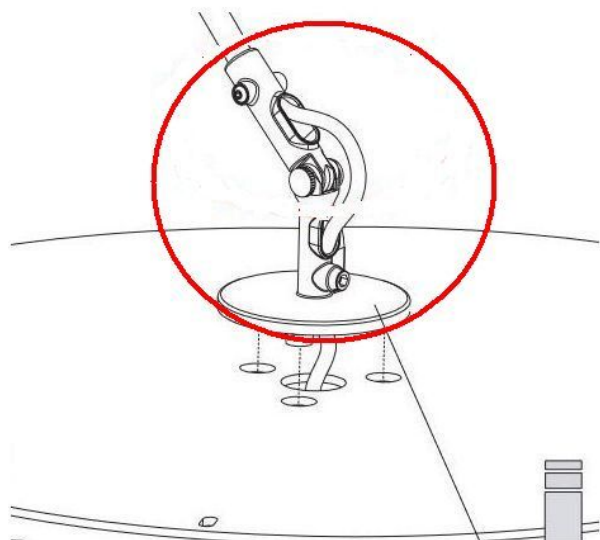

Foscarini

Twiggy Terra Spare tilt joint for lamp head E27

Oberfläche

- crudo gris-amarillento
- blanco

Technical details

País de origen	 Italia
Fabricante	Foscarini
material	metal

Descripción

This tilt joint for the lamp head is an original spare part by the manufacturer Foscarini and is suitable for lamps of the Twiggy Terra E27 series. The replacement tilt joint is available in the surfaces white and greige (a mixture of grey and beige).