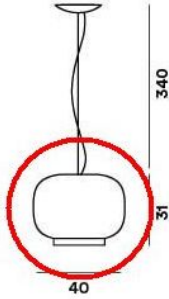

Foscarini

Chouchin 1 LED-Pendant Lamp Spare Shade

Diffusorfarbe

- gris
- verde
- naranja

Technical details

País de origen	 Italia
Fabricante	Foscarini
material	vidrio
Diámetro en cm	40
Dimensions	H 31 cm Ø 40 cm

Descripción

This Foscarini original replacement glass is a spare part of the for the Chouchin 1 LED pendant lamp. The replacement glass has a diameter of 40 cm and is 31 cm high. The replacement glass is available in orange, green and grey.