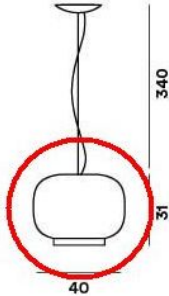

Foscarini

Chouchin 1 Halogen Pendant Lamp Spare Shade

Diffusorfarbe

- verde
- gris
- naranja

Technical details

País de origen

Fabricante

Foscarini

color

naranja

Diámetro en cm

40

Dimensions

H 31 cm | Ø 40 cm

Descripción

The replacement glass is an original spare part of the manufacturer Foscarini and is suitable for the Chouchin 1 pendant lamp. This replacement Glass is only suitable for the Halogen Version of this lamp. The replacement glass has a diameter of 40 cm and is 31 cm high. This Replacement glass is available in orange, grey and green.