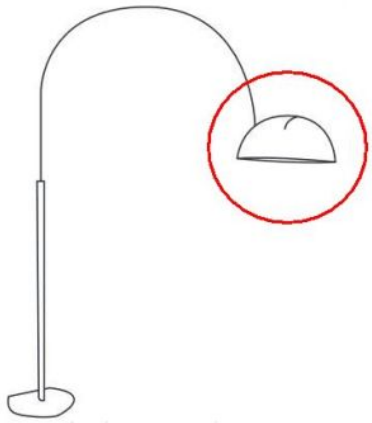

3320/R

Oluce

Coupe 3320/R Replacement Reflector

Farbe

- negro
- blanco

Version

- con electricidad
- Sin electricidad

Technical details

País de origen	Italia
Fabricante	Oluce
material	aluminio
Índice de protección / Protección IP	IP20

Descripción

The replacement reflector is available complete with all electrical parts or as a simple reflector in black or white. The Oluce original spare part is suitable for the Coupe 3320/R floor lamp.