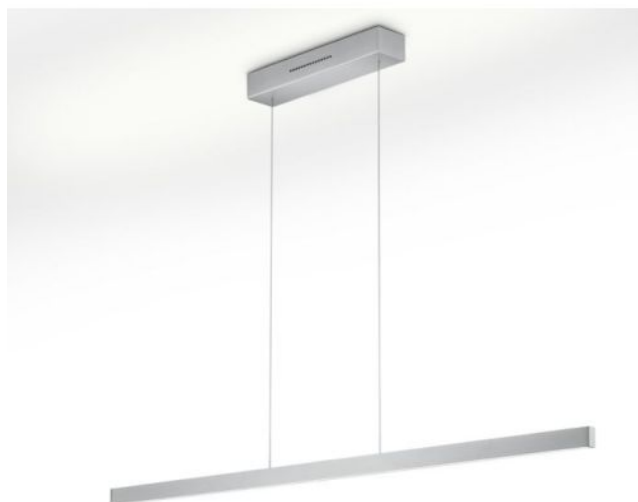

Knapstein

LINDA-72

Oberfläche

- níquel
- bronce
- negro

Technical details

País de origen	 Alemania
Fabricante	Knapstein
año	2023
Materiales	brass
ajuste de altura	regulable en altura
Potencia en vatios	34 W
LED #	inclusive
Índice de reproducción cromática (CRI / Ra)	>90
Flujo luminoso en lm	4004
Temperatura de color en kelvin	2.200-3.000
Índice de protección / Protección IP	IP20
Contenido del paquete	LED
Atenuación	control por movimientos
reemplazo de la bombilla:	en el fabricante / en la fabrica
altura total	73 - 180 cm
Dimensiones	L 72 cm

Descripción

The Knapstein LINDA-72 pendant lamp has a length of 72 cm. By pulling or lifting the lamp itself, the total height of the lamp can be adjusted between 73 cm and 180 cm. The lamp can also be suspended at an angle. The pendant lamp emits its light simultaneously upwards and downwards. The uplight and downlight can be switched and dimmed separately by gesture control. The light colour can also be adjusted separately for the uplight and downlight to a warmer tone (from a colour temperature of 3,000 Kelvin warm white to 2,200 Kelvin extra warm white). All dimming and light colour settings are saved via the memory function and are automatically reset when the light is next switched on.

The sensor area for gesture control is located centrally on the lamp. The lamp is switched on or off by a wiping movement of the hand in the sensor area. To change the light intensity, the hand is held longer in the sensor area. The desired light colour can then be set by holding the hand in the sensor area again for a longer time. The LINDA-72 is available in different surfaces. There are no visible screws in the ceiling canopy, because of a magnetic holder.