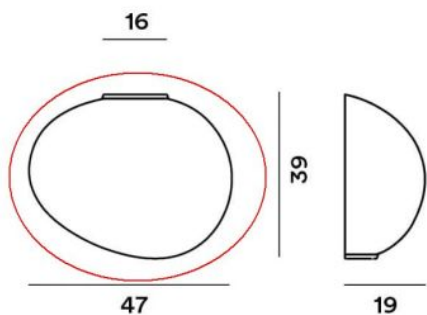

Foscarini

Gregg Parete Grande Semi 1 Replacement Glass

Technical details

País de origen	 Italia
Fabricante	Foscarini
material	vidrio
color	blanco
Dimensions	H 39 cm B 19 cm L 47 cm

Descripción

This Foscarini Gregg replacement glass in white satin is an original replacement glass from the Italian manufacturer suitable for the Foscarini Gregg Parete Grande Semi 1 wall lamp.