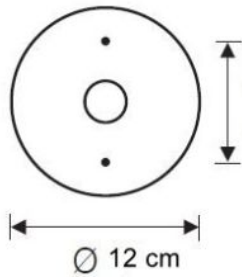

Florian Schulz

Gela 40 / 55 / 80 Backplate for mounting on ceiling boxes

Version

- Latón pulido lacado
- Latón pulido oscuro lacado
- Lacado Latón cepillado mate
- Acabado de latón pulido
- Latón pulido sin lacar
- latón cromado
- latón con baño de cobre lacado
- latón chapado en cobre mate lacado
- latón niquelado
- laton niquelado lacado
- Latón niquelado cepillado mate

Technical details

País de origen	 Alemania
Fabricante	Florian Schulz
Diseñador	Florian Schulz
Diámetro en cm	12
Dimensions	Ø 12 cm

Descripción

This original accessory from the German manufacturer Florian Schulz is a cover plate for mounting the Florian Schulz ceiling lamps from the Gela 40 / 55 / 80 series on ceiling boxes. The Gela cover plate has a diameter of 12 cm. The cover plate is available in the following surfaces: polished lacquered brass, matt brushed lacquered brass, nickel-plated lacquered brass, chrome-plated brass, burnished lacquered brass, dark burnished lacquered brass, copper-plated brass, nickel-plated lacquered brass, polished unlacquered brass, matt brushed lacquered copper-plated brass or matt brushed nickel-plated brass.