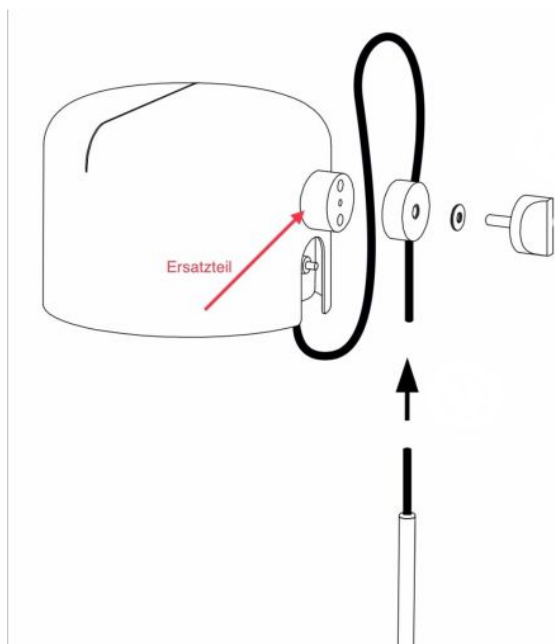

Oluce

Replacement lamp head mounting for Coupé 3321

Technical details

País de origen	 Italia
Fabricante	Oluce
material	policarbonato

Descripción

This original spare part is suitable for the Oluce Coupé 3321 floor lamp and replaces the fixing shown on the lamp head of the floor lamp.