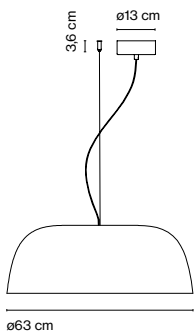

Djembé 65.23