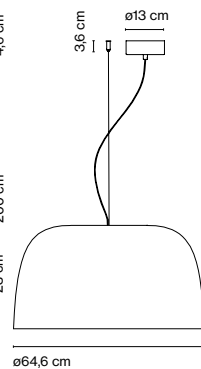

Djembé 65.35