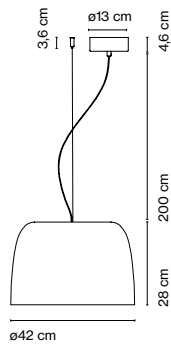

## Joan Gaspar

**marset**

**Djembé 42.13**

**Djembé 42.21**

**Djembé 42.28**

**Djembé 42**

LED SMD 21,7W  
700mA 2700K CRI90  
42.13 Luminaire 845lm  
42.21 Luminaire 955lm  
42.28 Luminaire 925lm

Light source 2040lm\*  
(included)  
\*in all versions

**Djembé 65**

LED SMD 28,5W  
700mA 2700K CRI90  
65.23 Luminaire 1843lm  
65.35 Luminaire 1845lm  
65.45 Luminaire 1770lm

Light Source 3023lm\*  
(included)  
\*in all versions

Black electrical cord

Shade made of bi-injected rotary moulded polyethylene: stone texture on the outer part and smooth satin white on the inner part of the fixture. Diffuser in lacquered grey aluminium.