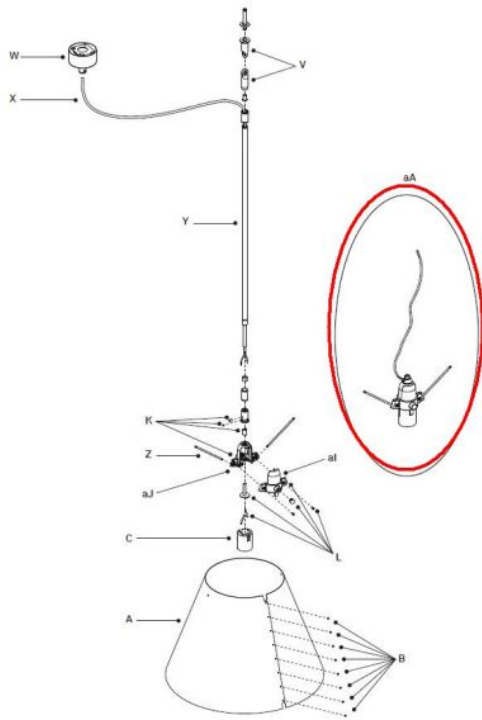

D13s

Luceplan

Costanza replacement lampholder E27 with 3,2m wire

Technical details

Pays de fabrication

 Italie

Fabricant

Luceplan

Description

Original Luceplan Costanza Replacement lampholder E27 with 3.2m wire