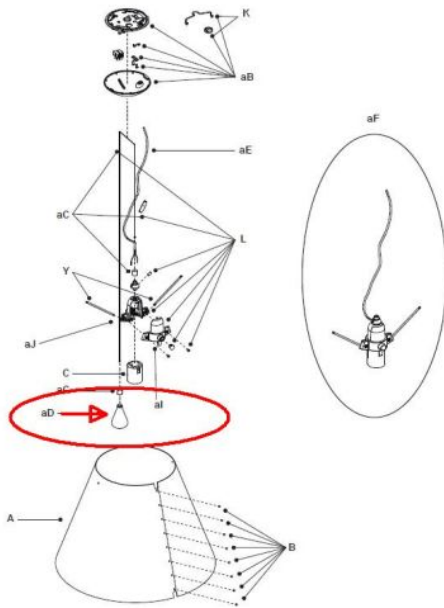

D13sas

COSTANZA

Luceplan

Costanza Pendant Lamp replacement counterweight

Technical details

Pays de fabrication

 Italie

Fabricant

Luceplan

Description

Original Luceplan Costanza replacement counterweight