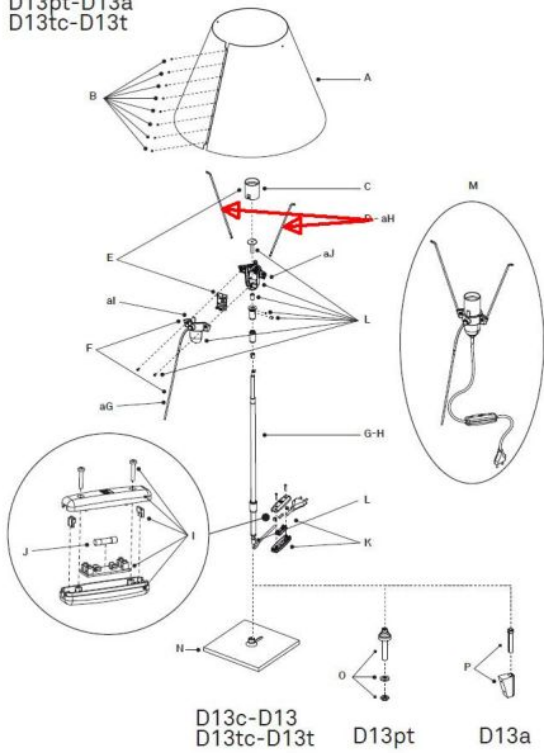

D13c-D13
D13pt-D13a
D13tc-D13t

Luceplan

Costanza replacement shade rods

Struktur

- noir
- aluminium

Technical details

Pays de fabrication

Italie

Fabricant

Luceplan

Description

Two Original Luceplan Costanza replacement shade rods available in black and aluminium