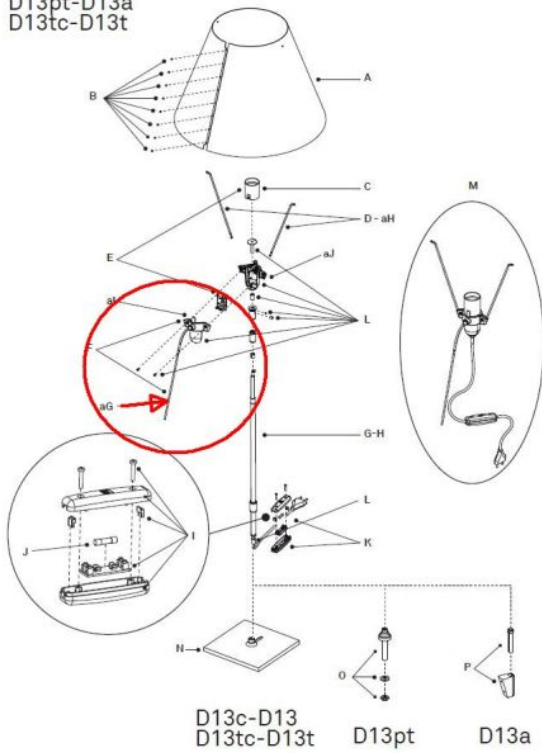

D13c-D13
D13pt-D13a
D13tc-D13t

Luceplan

Costanza replacement stem sensor old version

Struktur

- noir
- aluminium

Technical details

Pays de fabrication

 Italie

Fabricant

Luceplan

Description

Original Luceplan Costanza replacement stem sensor available in black and aluminium. This replacement stem sensor is only usable for the old version of the lamp. See Pictures to identify which version you have.