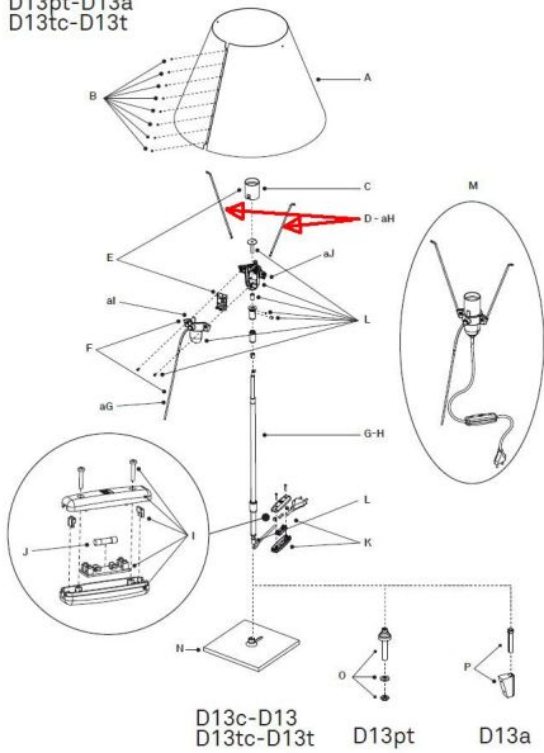

D13c-D13
 D13pt-D13a
 D13tc-D13t

Luceplan

Costanza replacement shade rods- new version

Struktur

- laiton
- noir
- aluminium

Technical details

Pays de fabrication  Italie
Fabricant Luceplan

Description

Original Luceplan Costanza replacement shade rods suitable for the new Version of the lamp. The Set contains to shade rods and is available in black, aluminium and brass. You can see from the pictures in the product description whether you have the old or new version of the lamp.