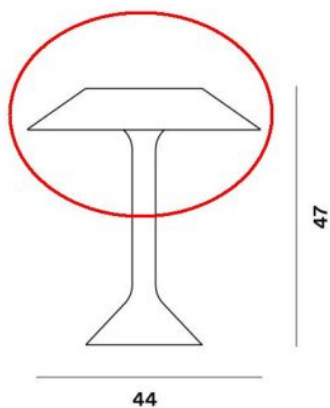

Foscarini

Chapeaux M replacement shade

Diffusorfarbe

- rouge
- gris
- ocre

Technical details

Pays de fabrication	 Italie
Fabricant	Foscarini
matériel	métal
Diamètre en cm	44
Dimensions	Ø 44 cm

Description

This original Foscarini spare part is a replacement shade made of metal, suitable for the Chapeaux M table lamp. The replacement shade from the Italian manufacturer has a diameter of 44 cm. The Replacement Shade is available in red, ochre and grey.