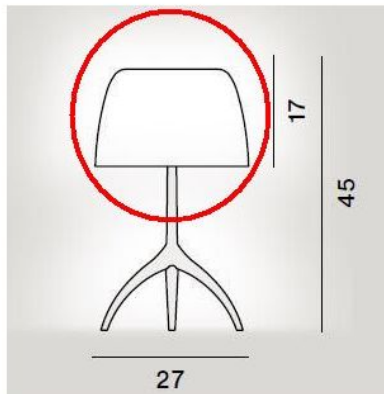

Foscarini

Lumiere 05 Tavolo Grande -

Replacement Glass G9 up to 2021

Oberfläche

- blanc chaud
- cerise
- blanc

Technical details

Pays de fabrication	Italie
Fabricant	Foscarini
matériel	verre
Diamètre en cm	27
Dimensions	H 17 cm | Ø 27 cm

Description

This Foscarini original spare part replaces the existing glass of the Foscarini Lumiere 05 Tavolo Grande **with G 9 Socket (produced by Foscarini up to the year 2021)**. This replacement glass is 17 cm high and has a diameter of 27 cm. This replacement glass is available in white, warm white (bianco caldo) and red.