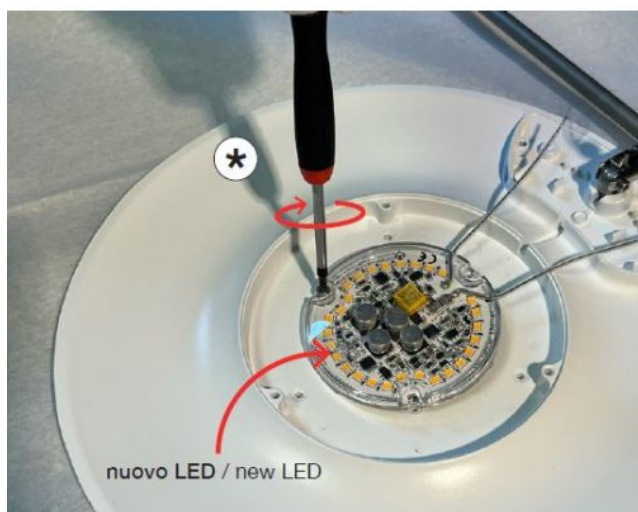

Catellani & Smith

Spare LED illuminant for Lederam C 180 / WF 25

Technical details

Pays de fabrication	 Italie
Fabricant	Catellani & Smith
Puissance en Watt	15 W
La température de couleur en Kelvin	2.700 extra blanc chaud
Indice de protection / Indice IP	IP20

Description

The Original LED-Replacement lamp for the Lederam C180 and the Lederam WF 25 is a replaceable LED with a power of 15 watts and a colour temperature of 2,700 Kelvin extra warm white. This lamp is suitable for the following Catellani Smith Lederam lamps: