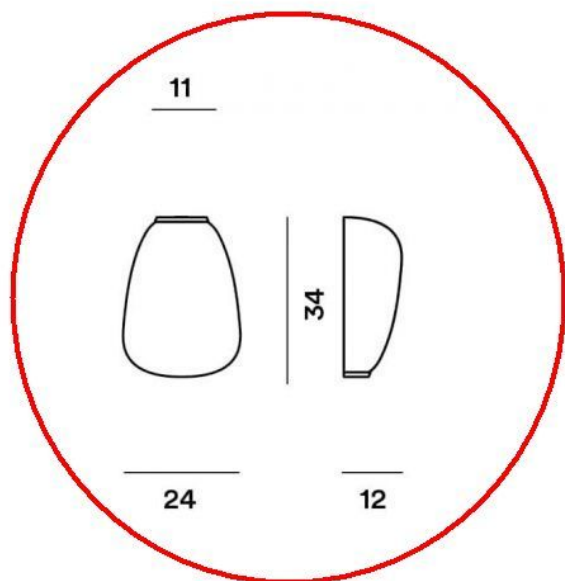

Foscarini

Rituals Parete Semi 1 Replacement Glass

Technical details

Pays de fabrication	 Italie
Fabricant	Foscarini
matériau	verre
couleur	blanc
Profondeur en cm	12
Dimensions	H 34 cm B 24 cm

Description

This Foscarini original replacement part replaces the existing mouth-blown glass of the Foscarini Rituals Parete Semi 1 wall lamp. The original replacement glass is available in satin white. This replacement glass is 34 cm high, 24 cm wide and has a depth of 12 cm.