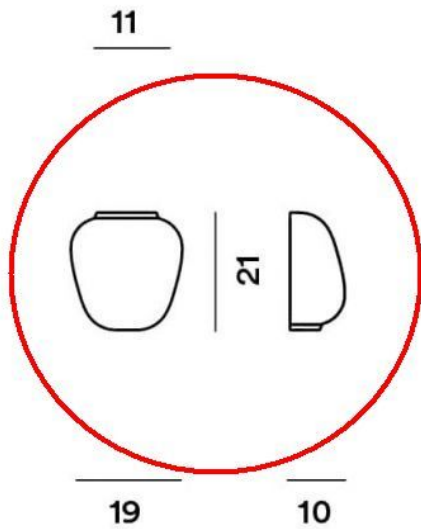

### Technical details

<b>Pays de fabrication</b>	 Italie
<b>Fabricant</b>	Foscarini
<b>matériau</b>	verre
<b>couleur</b>	blanc
<b>Profondeur en cm</b>	10
<b>Dimensions</b>	H 21 cm   B 19 cm

### Description

This Foscarini original replacement part replaces the existing mouth-blown glass of the Foscarini Rituals Parete Semi 3 wall lamp. The original replacement glass is available in satin white. This replacement glass is 21 cm high, 19 cm wide and has a depth of 10 cm.