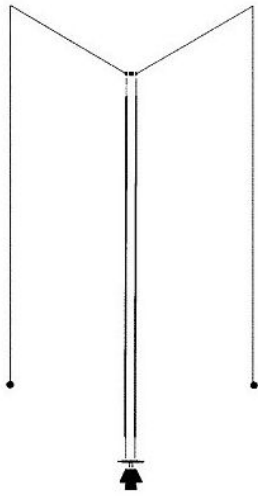

Ingo Maurer

YAYAHO Element 5 Replacement Bottom Shade

Technical details

Pays de fabrication  Allemagne
Fabricant Ingo Maurer

Description

The Ingo Maurer YaYaHo element 5 Replacement Bottom Shade is a replacement for element 5. The shade consists of two parts. This is the bottom shade which is made of white porcelain.