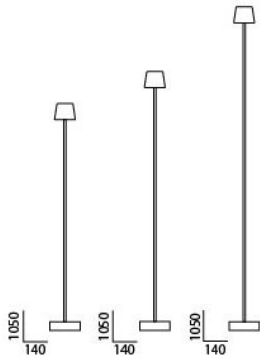

Anta

Cut replacement Cord transformer with slide control black

Technical details

Pays de fabrication	 Allemagne
Fabricant	Anta
Puissance en Watt	20 - 60 W

Description

The Anta Cut replacement Cord transformer black is suitable for all halogen floor and table lamps of the Cut series from Anta. This Cord transformer is supplied with a sliding control.

220 - 240 V, 12V, 50/60 Hz, 20 - 60 W, tc=70 Grad Celsius, In=260mA