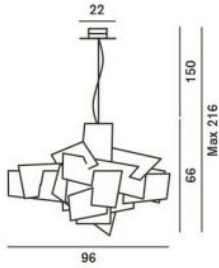

Foscarini

Big Bang Sospensione replacement diffuser

surface

- rouge
- blanc

Technical details

Pays de fabrication	 Italie
Fabricant	Foscarini
matériel	verre

Description

This Foscarini replacement diffuser is suitable for the Big Bang Sospensione pendant lamp. The Foscarini Big Bang Sospensione replacement diffusers consist of a complete set of diffusers/metacrylic plates for the 96cm x 66cm lights. The colours white and red are available.