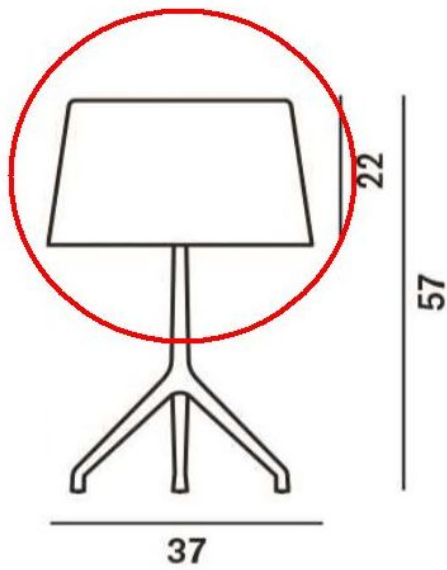

Foscarini

Lumiere XXL Replacement - Glass

Farbe

- gris
- blanc

Technical details

Pays de fabrication	Italie
Fabricant	Foscarini
matériel	verre
Diamètre en cm	37
Dimensions	H 22 cm | Ø 37 cm

Description

This Foscarini original spare part replaces the existing glass of both the Foscarini Lumiere XXL Lettura (Floor Lamp) and the Foscarini Lumiere XXL (table lamp). The glass is available in white and and grey. This replacement glass is available in grey and white and is 22 cm high with a diameter of 37 cm.