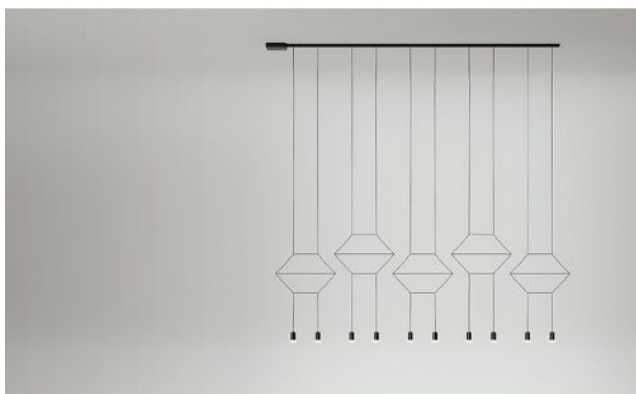

## Technical details

<b>Pays de fabrication</b>	 Espagne
<b>Fabricant</b>	Vibia
<b>Créateur</b>	Arik Levy
<b>Indice de protection / Indice IP</b>	IP20
<b>Contenu de la livraison</b>	Ampoule
<b>matériel</b>	acier Inoxydable, aluminium, polycarbonate
<b>réglage de la hauteur</b>	non déterminable en hauteur
<b>atténuation</b>	1-10V dimmable
<b>LED</b>	y compris
<b>La température de couleur en Kelvin</b>	2.700 extra blanc chaud
<b>canopée Dimensions</b>	longueur 275 cm
<b>Les performances du système</b>	10 x 4,5 Watt
<b>hauteur totale</b>	200 cm

## Description

The Vibia Wireflow 0330 - 0332 is a linear pendant light. The integrated LEDs with 4.5 watts each provide a direct, pleasant light output to the bottom. The Wireflow 0330 - 0332 can be dimmed by the customer. The lamp is available in two versions, which differ only in the way the 5 lamp elements are suspended from the canopy. With the Wireflow 0330, the outer two light elements and the middle one are suspended lower than the other two. With the Wireflow 0332, the two outer light elements hang highest, the second light element from the left and the second from the right slightly lower and the one in the middle lowest. The lowest light body is in the middle. If the pendant length of the lamp should be different, please send us an individual request. The length of the lamp cannot be shortened by the user. The pendant lamp is also available as a DALI dimmable version on request.