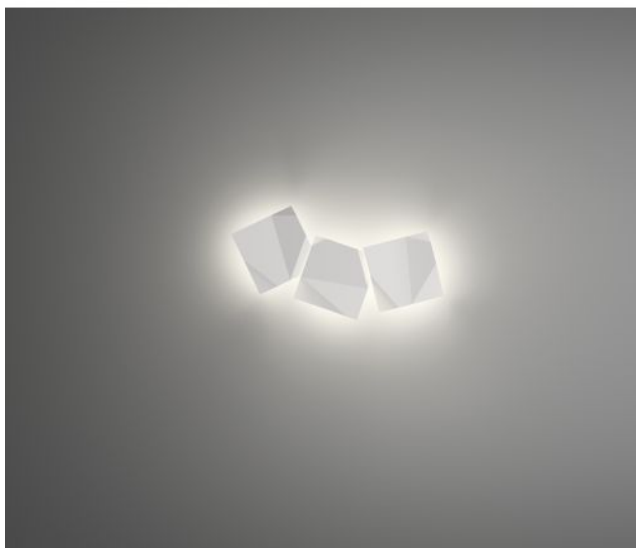

Vibia

Origami 4506

surface

- terra dark
- brun
- vert
- blanc

Technical details

Pays de fabrication	 Espagne
Fabricant	Vibia
Créateur	Ramón Esteve
Indice de protection / Indice IP	IP65
Contenu de la livraison	LED
Profondeur en cm	7
matériel	ABS, polycarbonate
atténuation	dimmerable sur place avec commande gradateur de phase inverse
LED	y compris
Indice de rendu des couleurs	>90
La température de couleur en Kelvin	2.700 extra blanc chaud
remplacement des ampoules :	sur le site meme
Les performances du système	3 x 6,3 Watt
Flux lumineux total en LM	2.269
Dimensions	H 91 cm B 70 cm

Description

The Vibia Origami 4506 is a wall lamp and can be used for indoor lighting, but also suitable with the protection class IP65 (spray water- and dustproof) for outdoor use. It was named so because it looks like a work of art that is created solely by folding paper. The lamp, however, is not made of paper but of ABS and polycarbonate. It is available in white, terra dark, green or brown. The design was created by Ramón Esteve.

Even as a single lamp it's a real eye-catcher, but particularly in combination with several lights of the same kind a work of art on the wall is produced. Any combinations are possible. As bulbs three modern LEDs are included. The wall lamp can be dimmed on site with a trailing edge phase dimmer. To a wall terminal up to 30 modules can be connected. For larger compositions ask us for a special connection system. If you need help in configuring your personal wall art combination, please contact also us.