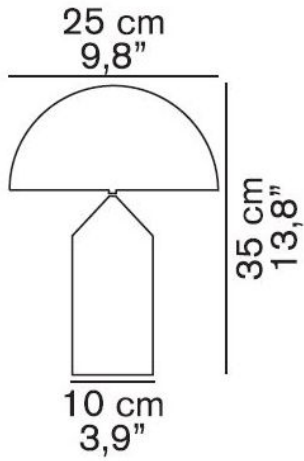

236

Oluce

**Atollo 236 replacement glass
diffuser**

Technical details

Pays de fabrication  Italie
Fabricant Oluce

Description

The Oluce Atollo 236 replacement diffuser glass is a substitute for the glass of Atollo 236.