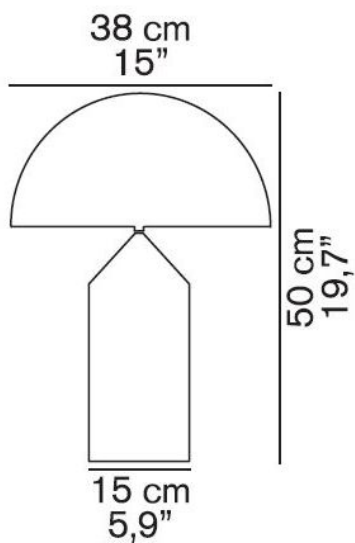

237

Oluce

Atollo 237 replacement glass diffuser

Technical details

Pays de fabrication  Italie
Fabricant Oluce

Description

The Oluce Atollo 237 replacement diffuser glass is a substitute for the glass of Atollo 237.