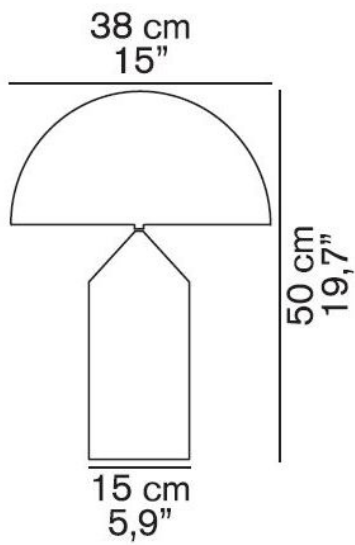

237

Oluce

Atollo 237 replacement lamp stand without electrical components

Technical details

Pays de fabrication  Italie
Fabricant Oluce

Description

The Oluce Atollo 237 replacement lamp base without electrical components is a substitute lamp stand for Atollo 237. The lamp stand is also offered on request with electrical components.