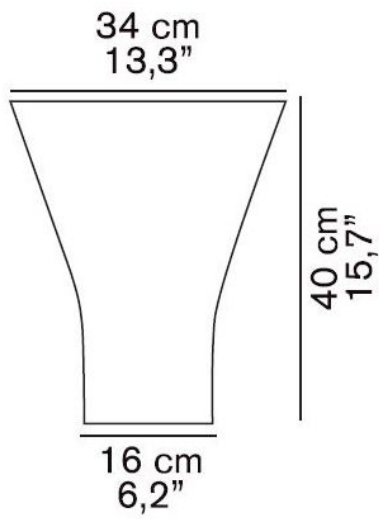

Oluce

Replacement Dimmer 40/160 Watt black

Technical details

Pays de fabrication  Italie
Fabricant Oluce

Description

The Oluce replacement dimmer black 40/160 W is an exchange dimmer for Arezzo 227 and Denq 229.