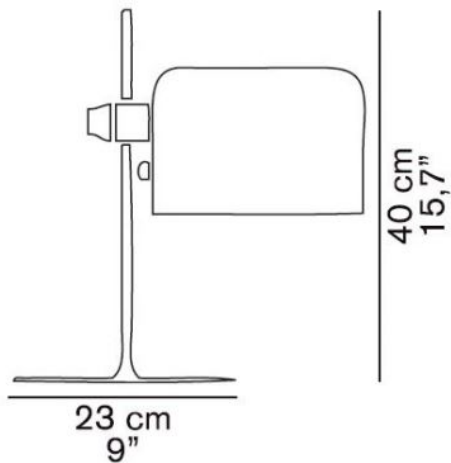

2202

Oluce

**Replacement table lamp stem
Coupé and Spider**

Technical details

Pays de fabrication	 Italie
Fabricant	Oluce
matériel	métal
surface	chrome

Description

This chrome-plated original spare shaft of the Italian manufacturer Oluce is suitable for the Oluce Coupé 2202 and the Oluce Spider 291.