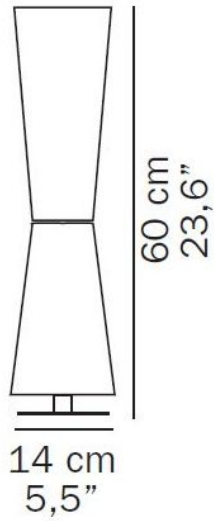

Oluce

Lu-Lu replacement glass

Technical details

Pays de fabrication	 Italie
Fabricant	Oluce
matériel	verre

Description

The Oluce Lu-Lu replacement glass is a replacement glass for Lu-Lu 211 and the Lu-Lu 311.