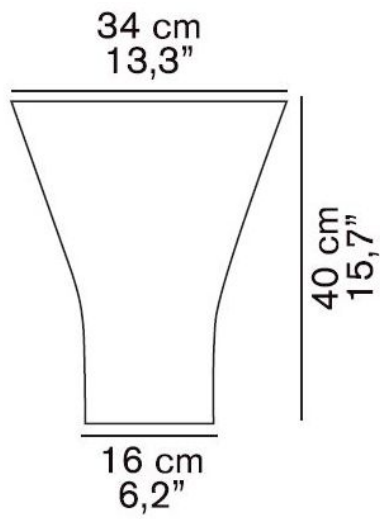

Oluce

Arezzo 227 replacement Glass white

Technical details

Pays de fabrication  Italie
Fabricant Oluce

Description

The Oluce Arezzo 227 replacement Glass white is replacement glass for Arezzo 227.