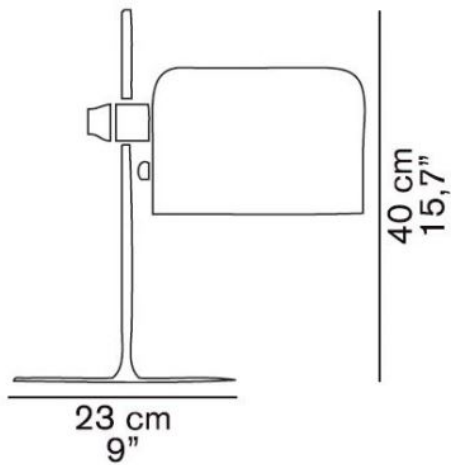

2202

Oluce

Coupé 2202 and 3321 replacement reflector

Technical details

Pays de fabrication

 Italie

Fabricant

Oluce

Description

The Oluce Coupé 2202 and 3321 replacement reflector is a exchange reflector for the Coupé 2202 and 3321. This reflector is available in black or white. When ordering, please specify the desired surface finish under the item Order Review in the field Order Comment.