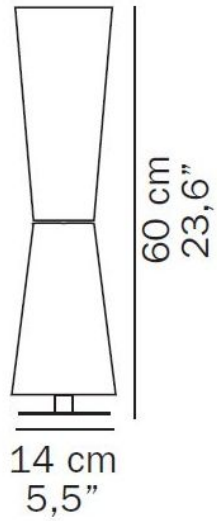

Oluce

Lu-Lu 211 replacement base

Technical details

Pays de fabrication  Italie
Fabricant Oluce

Description

The Oluce Lu-Lu 211 replacement base is a replacement base for Lu-Lu 211.