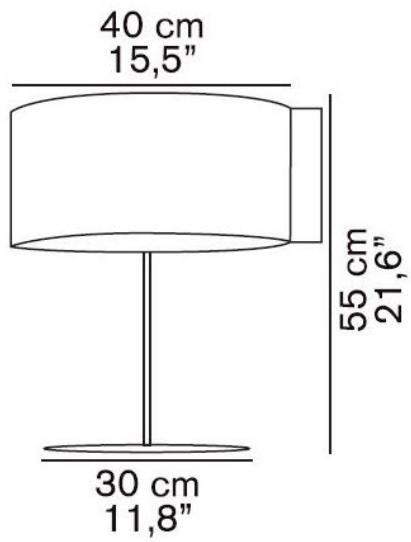

Oluce

Switch replacement Dimmer

Technical details

Pays de fabrication  Italie
Fabricant Oluce

Description

The Oluce Switch Replacement Dimmer is a replacement dimmer for Switch 206 and 306.