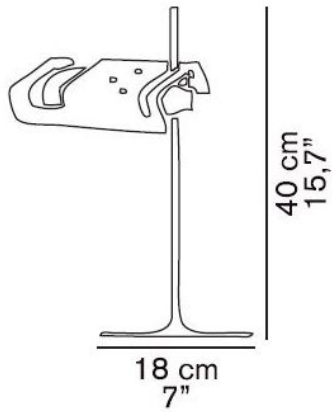

291

Oluce

**Replacement table lamp stem  
Coupé and Spider with cable**

**Technical details**

<b>Pays de fabrication</b>	 Italie
<b>Fabricant</b>	Oluce
<b>matériel</b>	métal
<b>surface</b>	chrome

**Description**

This chrome-plated original spare stem with cable is suitable for the Oluce Coupé 2202 and the Oluce Spider 291. There is also a spare stem without cable.