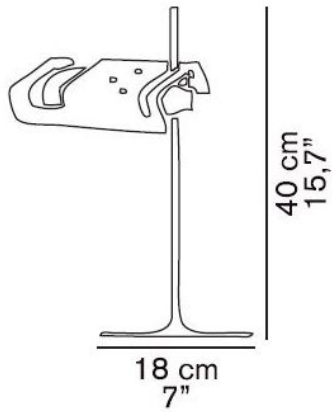

291

Oluce

Spider 291 screw set

Technical details

Pays de fabrication  Italie
Fabricant Oluce

Description

The Oluce Spider 291 Screw is a spare screw set for Spider 291.