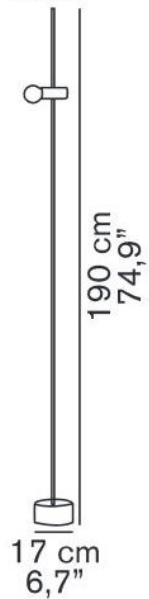

387

Oluce

Agnoli 387 Little Stem at reflector

Technical details

Pays de fabrication

Fabricant

Oluce

Description

The Oluce Agnoli 387 Little Stem at reflector is a spare part for Agnoli 387. This stem is integrated on the lamp's head and is used to adjust the head.