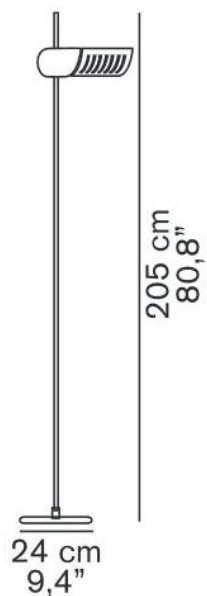

626

Oluce

Colombo 626 replacement complete LED head

Struktur

- noir
- bronze

Technical details

Pays de fabrication	Italie
Fabricant	Oluce
Créateur	Joe Colombo
matériel	aluminium
atténuation	gradateur cordon avec
Puissance en Watt	24 W
Indice de rendu des couleurs	>85
Flux lumineux en lm	4.100
La température de couleur en Kelvin	2.700 extra blanc chaud
Indice de protection / Indice IP	IP20
Contenu de la livraison	LED

Description

The Oluce Colombo 626 Replacement Complete Head is a replacement head for Colombo 626 as LED version. Please specify the desired finish black or bronze.