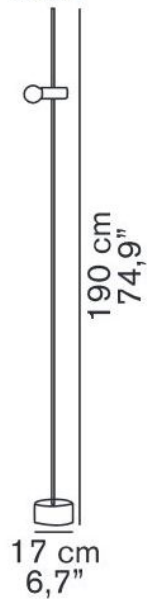

387

Oluce

Agnoli 387 replacement base

Technical details

Pays de fabrication

Italie

Fabricant

Oluce

Description

The Oluce Agnoli 387 replacement base is a replacement base for Agnoli 387. This is only the lamp base.