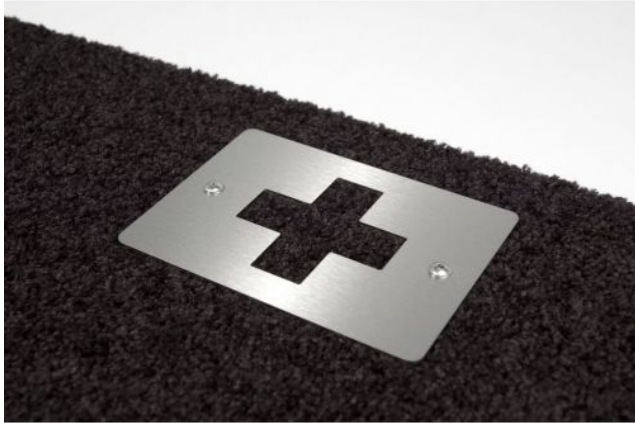

Keilbach

Schuhabstreifer Swiss

Version

- grand
- petit

Technical details

Pays de fabrication	Allemagne
Fabricant	Keilbach
Créateur	Peter Keilbach
matériel	acier Inoxydable, polyamide
Dimensions	H 0,9 cm | B 42 cm | L 57 cm

Description

The stainless steel plate with the lasered out cross makes the Keilbach doormat Swiss a noble and functional eye-catcher. It consists of dense, UV-resistant polyamide fibres with a hard-wearing and non-slip PVC back and a high-quality stainless steel element. This stainless steel element has a material thickness of 2 mm.

The doormat Swiss is a beautiful and at the same time practical accessory for your entrance area and can absorb a lot of dirt and moisture. If required, it can be washed in the washing machine at 30° C - simply remove the stainless steel element.

This doormat is available in two sizes:

large
87 × 57 cm, 0.9 cm thick

small
57 × 42 cm, 0.9 cm thick