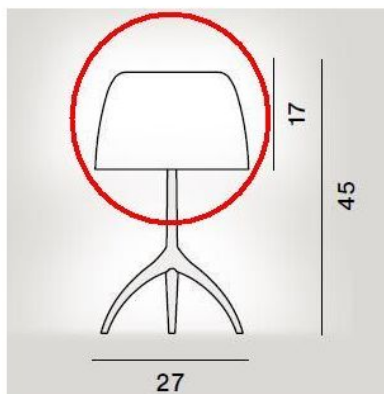

Foscarini

Lumiere 05 Tavolo Grande - Replacement Glass E27 from Year 2022

Oberfläche

- blanc chaud
- cerise
- blanc

Technical details

Pays de fabrication	 Italie
Fabricant	Foscarini
matériel	verre
Diamètre en cm	27
Socle / Douille	E27
Dimensions	H 17 cm Ø 27 cm

Description

This Foscarini original spare part replaces the existing glass of the Foscarini Lumiere 05 Tavolo Grande **with E-27 Socket (produced by Foscarini from the year 2022 and later)**. This replacement glass is 17 cm high and has a diameter of 27 cm. This replacement glass is available in white, warm white (bianco caldo) and red.