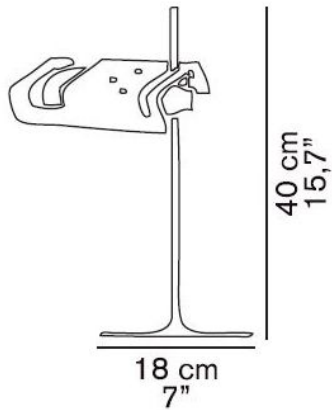

291

Oluce

Replacement table lamp stem for  
Coupe or Spider

### Technical details

<b>Pays de fabrication</b>	 Italie
<b>Fabricant</b>	Oluce
<b>matériel</b>	métal
<b>surface</b>	chrome

### Description

This chrome-plated original spare shaft of the Italian manufacturer Oluce is suitable for the Oluce Coupé 2202 and the Oluce Spider 291.