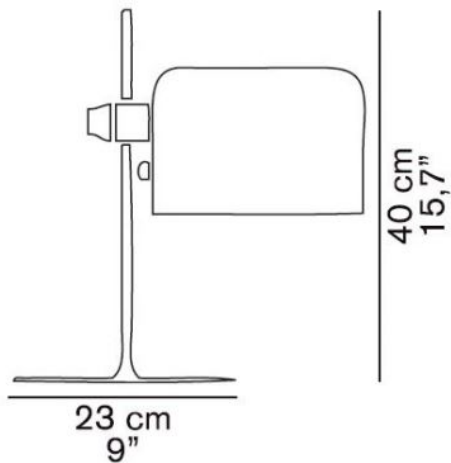

**2202**

Oluce

**Replacement table lamp stem  
Coupé and Spider with cable**

**Technical details**

|                            |  |
|----------------------------|--|
| <b>Pays de fabrication</b> |  Italie |
| <b>Fabricant</b>           | Oluce  |
| <b>matériel</b>            | métal  |
| <b>surface</b>             | chrome   |

**Description**

This chrome-plated original spare stem with cable is suitable for the Oluce Coupé 2202 and the Oluce Spider 291. There is also a spare stem without cable.