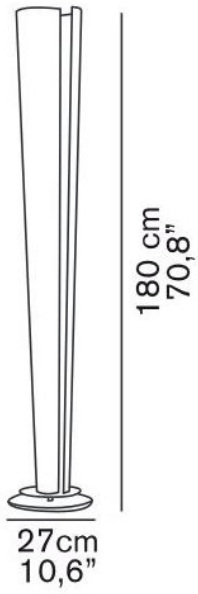

348

Oluce

Sher Replacement Dimmer transparent floor lamps

Technical details

Pays de fabrication Italie
Fabricant Oluce

Description

The Oluce replacement dimmer transparent floor lamps is a replacement dimmer for Do with 339 and Sher 348.