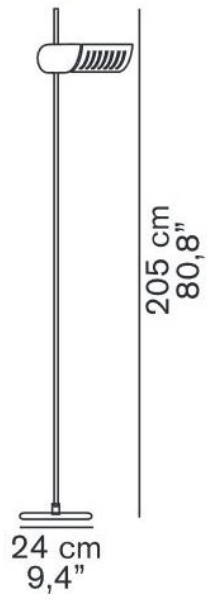

626

Oluce

Renal lateral

Technical details

Pays de fabrication Italie
Fabricant Oluce

Description

The Oluce Renal lateral is a renal cover of several lamps of Oluce. It can be used for Dim 333 as well as the Colombo 626, 885 and 761.