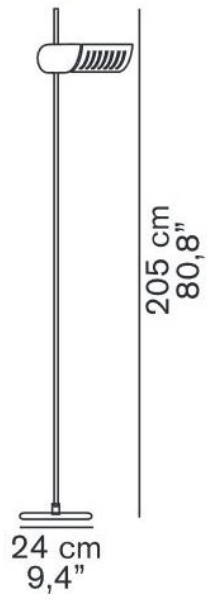

626

Oluce

Colombo Renal Reflector

Technical details

Pays de fabrication Italie
Fabricant Oluce

Description

The Renal Reflector is a kidney-shaped reflector for some Oluce Lamps. It can be used for the Colombo 626, 885 and 761.